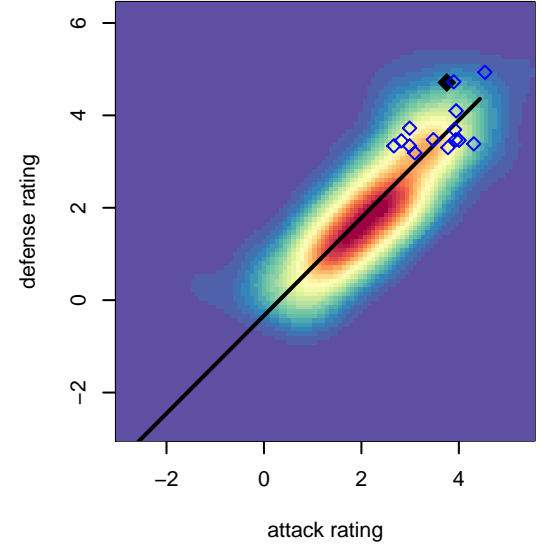

Legends FC Academy II G02

, CAS
G02 total strength=2021
attack=42.63 defense=111.18

alt names used:
LEGENDS FC ACADEMY II (CAS)
Legends FC G02 Academy II

Venues played:
2016 Surf Cup Black U15
2016 FWRL CAS G02

**attack and defense variance (black dot)
relative to other teams
and top 10 in region**

**attack and defense rating
relative to others at age
and all opponents in last 13 months**

**attack and defense rating
relative to others at age
and all opponents in last 13 months**

Performance relative to 13 month average

Performance relative to 13 month average

Distribution of opponents
Red = Lose zone, Blue = Win zone, Green = Even
Black line separates win/lose zones

lot. A=Neither has attack advantage, B=Opponent has both attack and defense advantage, C=Opponent has both attack and defense disadvantage, D=Both have