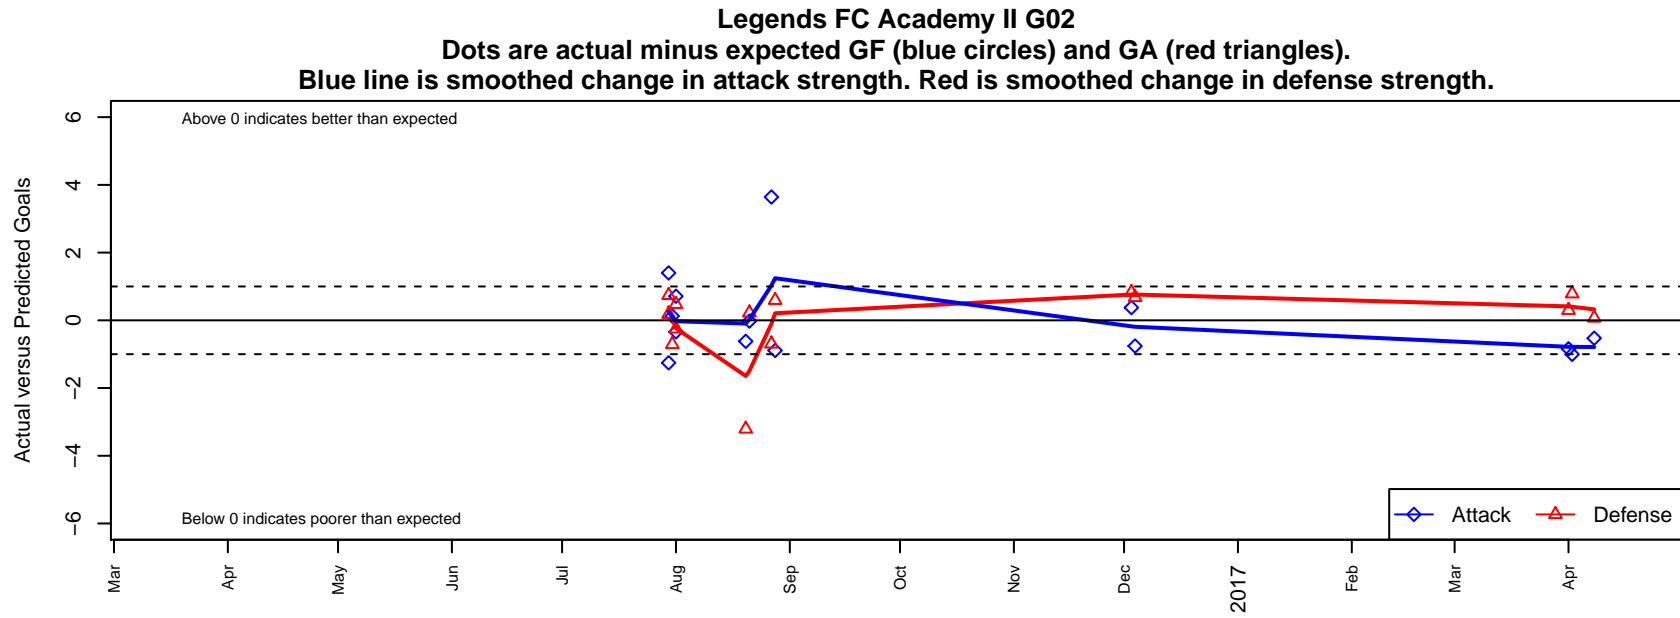

Legends FC Academy II G02

, CAS
G02 total strength=2021
attack=42.63 defense=111.18

alt names used:
LEGENDS FC ACADEMY II (CAS)
Legends FC G02 Academy II

Venues played:
2016 Surf Cup Black U15
2016 FWRL CAS G02

**attack and defense variance (black dot)
relative to other teams
and top 10 in region**

**attack and defense rating
relative to others at age
and all opponents in last 13 months**

**attack and defense rating
relative to others at age
and all opponents in last 13 months**

Performance relative to 13 month average

Performance relative to 13 month average

Distribution of opponents
Red = Lose zone, Blue = Win zone, Green = Even
Black line separates win/lose zones

lot. A=Neither has attack advantage, B=Opponent has both attack and defense advantage, C=Opponent has both attack and defense disadvantage, D=Both have