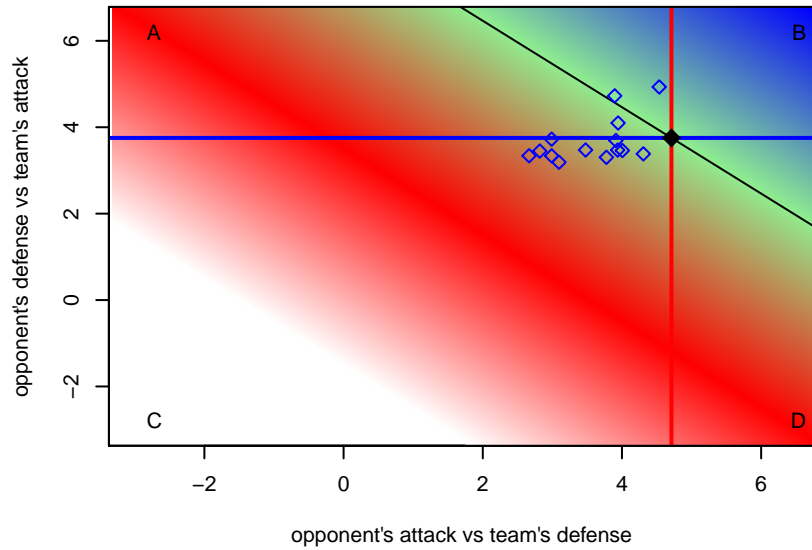

**attack and defense variance (black dot)
relative to other teams
and top 10 in region**

**attack and defense rating
relative to others at age
and all opponents in last 13 months**

**attack and defense rating
relative to others at age
and all opponents in last 13 months**

Performance relative to 13 month average

Performance relative to 13 month average

Distribution of opponents
Red = Lose zone, Blue = Win zone, Green = Even
Black line separates win/lose zones

lot. A=Neither has attack advantage, B=Opponent has both attack and defense advantage, C=Opponent has both attack and defense disadvantage, D=Both have