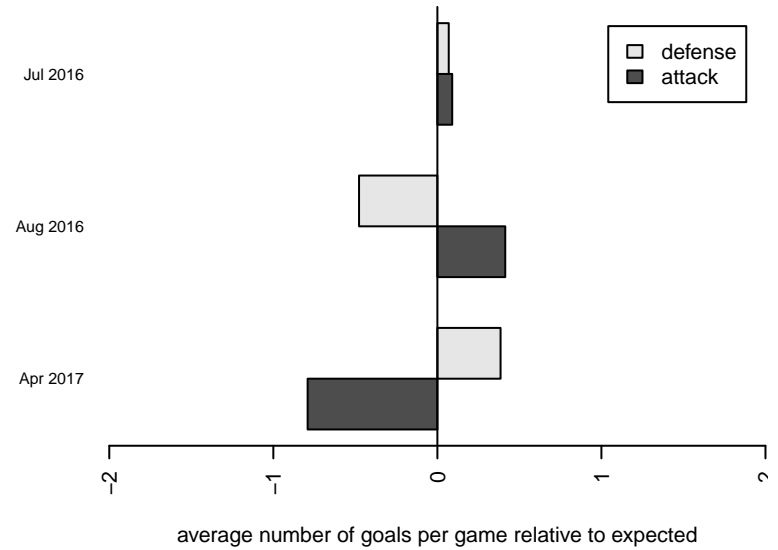

Legends FC Academy II G02

, CAS
G02 total strength=2021
attack=42.63 defense=111.18

alt names used:
LEGENDS FC ACADEMY II (CAS)
Legends FC G02 Academy II

Venues played:
2016 Surf Cup Black U15
2016 FWRL CAS G02

**attack and defense variance (black dot)
relative to other teams
and top 10 in region**

**attack and defense rating
relative to others at age
and all opponents in last 13 months**

**attack and defense rating
relative to others at age
and all opponents in last 13 months**

Performance relative to 13 month average

Performance relative to 13 month average

Distribution of opponents
Red = Lose zone, Blue = Win zone, Green = Even
Black line separates win/lose zones

lot. A=Neither has attack advantage, B=Opponent has both attack and defense advantage, C=Opponent has both attack and defense disadvantage, D=Both have