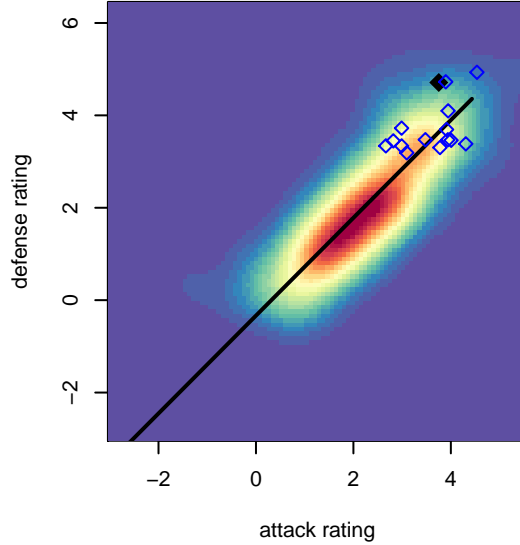

Legends FC Academy II G02

, CAS
G02 total strength=2021
attack=42.63 defense=111.18

alt names used:
LEGENDS FC ACADEMY II (CAS)
Legends FC G02 Academy II

Venues played:
2016 Surf Cup Black U15
2016 FWRL CAS G02

**attack and defense variance (black dot)
relative to other teams
and top 10 in region**

**attack and defense rating
relative to others at age
and all opponents in last 13 months**

**attack and defense rating
relative to others at age
and all opponents in last 13 months**

Performance relative to 13 month average

Performance relative to 13 month average

Distribution of opponents
Red = Lose zone, Blue = Win zone, Green = Even
Black line separates win/lose zones

lot. A=Neither has attack advantage, B=Opponent has both attack and defense advantage, C=Opponent has both attack and defense disadvantage, D=Both have