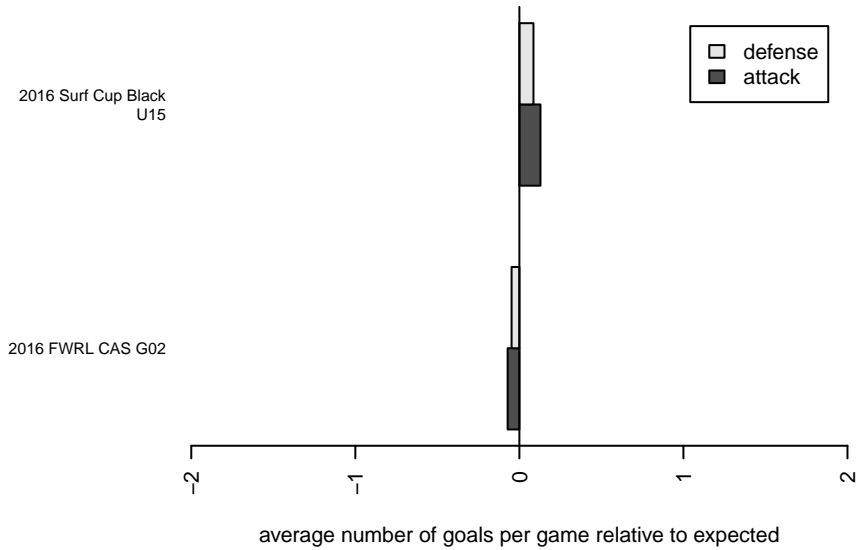

Legends FC Academy II G02

, CAS
G02 total strength=2021
attack=42.63 defense=111.18

alt names used:
LEGENDS FC ACADEMY II (CAS)
Legends FC G02 Academy II

Venues played:
2016 Surf Cup Black U15
2016 FWRL CAS G02

**attack and defense variance (black dot)
relative to other teams
and top 10 in region**

**attack and defense rating
relative to others at age
and all opponents in last 13 months**

**attack and defense rating
relative to others at age
and all opponents in last 13 months**

Performance relative to 13 month average

Performance relative to 13 month average

Distribution of opponents
Red = Lose zone, Blue = Win zone, Green = Even
Black line separates win/lose zones

lot. A=Neither has attack advantage, B=Opponent has both attack and defense advantage, C=Opponent has both attack and defense disadvantage, D=Both have